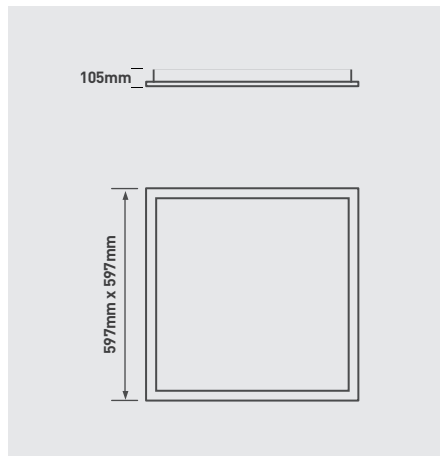

# LUXPANEL CLEAN ROOM IP65

600mm x 600mm

- Sheet metal body
- Extruded aluminium framed
- Antibacterial White finish (RAL9003)
- Tempered glass diffuser
- IP65 & IK08 Rating
- Ambient Temp: -20° ~ +40°
- Excellent luminous uniformity over diffuser surface
- Suitable for Clean room application