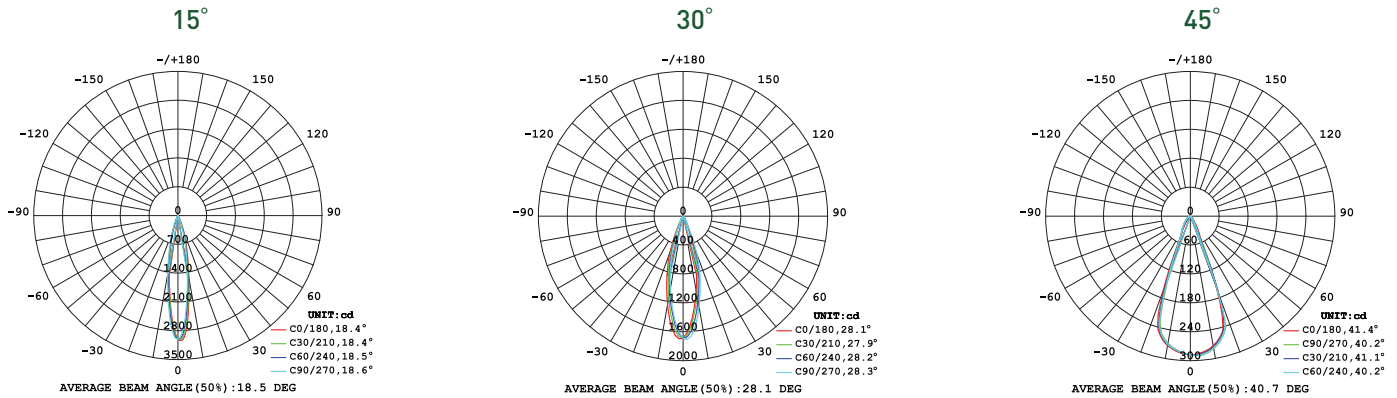

\*Rectangular beam angles available; contact factory for details.

\*\*90 CRI available; contact factory for details.

\*\*\*Trapezoid available; contact factory for details.

† Gray available; contact factory for details.

## DIMENSIONS