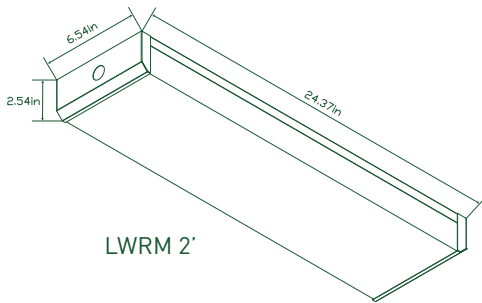

DIMENSIONS

STANDARDS

RoHS	Complies with restriction of the use of certain hazardous substances
UL	Luminaires, light-emitting-diode
DLC	Design Lights Consortium listed high-performance, energy-efficient luminaires

RoHS

ATTRIBUTES

PART NUMBER	WATTAGE	LUMENS	lm/W
LWRM22*	20W	2000lm	100
LWRM44	40W	4000lm	100

*2ft version is not DLC

**Note: Actual performance may differ due to end user application or environment. All values are design or typical values.

US Help line - **1 800 645-6460**
p - **281 978-2509**
e - **us_sales@luceco.com**

Luceco Inc
11050 West Little York Rd Building C-1
Houston, TX 77041

Visit our website at

www.luceco.com