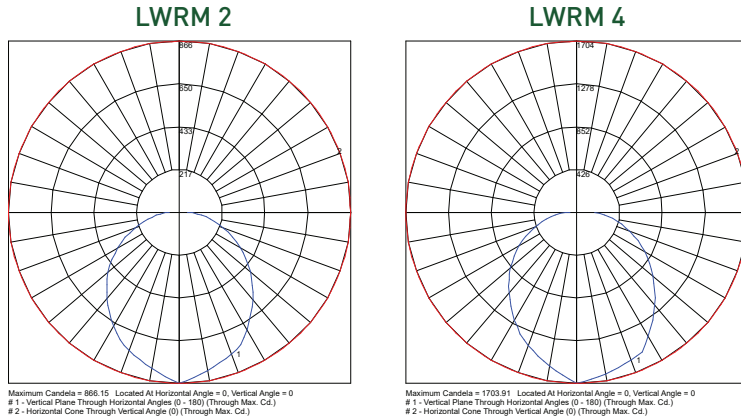

POLAR CANDELA DISTRIBUTION