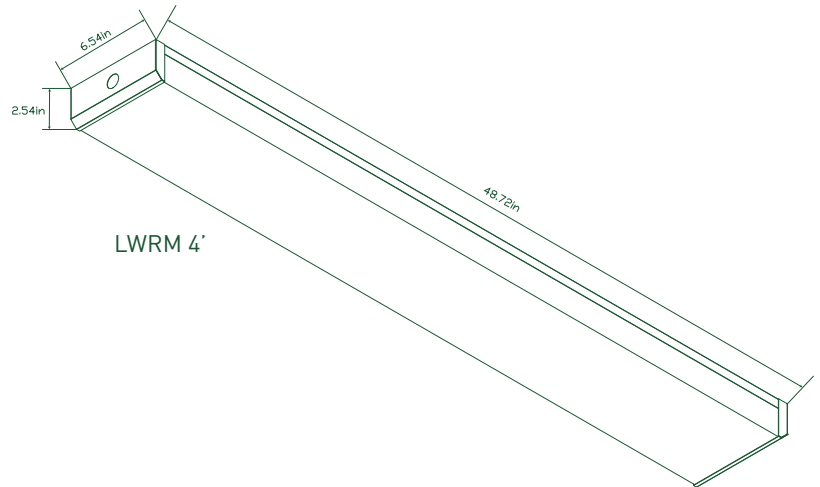

DIMENSIONS

STANDARDS

RoHS	Complies with restriction of the use of certain hazardous substances
UL	Luminaires, light-emitting-diode
DLC	Design Lights Consortium listed high-performance, energy-efficient luminaires

RoHS

ATTRIBUTES

PART NUMBER	WATTAGE	LUMENS	lm/W
LWRM22*	20W	2000lm	100
LWRM44	40W	4000lm	100

*2ft version is not DLC

**Note: Actual performance may differ due to end user application or environment. All values are design or typical values.

US Help line - **1 800 645-6460**
p - **281 978-2509**
e - **us_sales@luceco.com**

Luceco Inc
11050 West Little York Rd Building C-1
Houston, TX 77041

Visit our website at

www.luceco.com