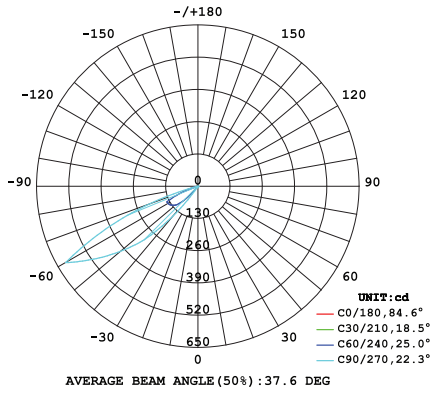

POLAR CANDELA DISTRIBUTION

LA2155