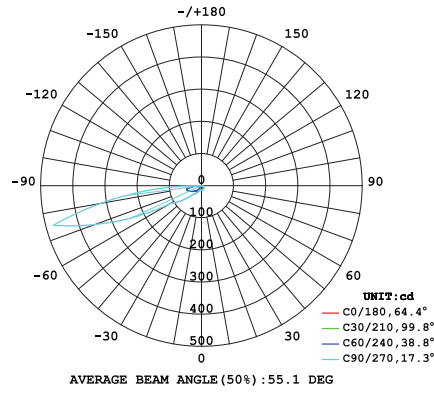

POLAR CANDELA DISTRIBUTION

LA2165

DIMENSIONS

LA2155

STANDARDS

RoHS	Complies with restriction of the use of certain hazardous substances
ETL	North America safety standard compliance

RoHS

ATTRIBUTES

MODEL NUMBER	WATTAGE	LUMENS	EFFICACY lm/W	DIMMING
LA2155	8W	600	75	Dim
LA2165	16W	1200	75	Dim

*Note: Actual performance may differ due to end user application or environment. All values are design or typical values.

US Help line - **1 800 645-6460**
p - **281 978-2509**
e - **us_sales@luceco.com**

Luceco Inc
11050 West Little York Rd Building C-1
Houston, TX 77041

Visit our website at

www.luceco.com