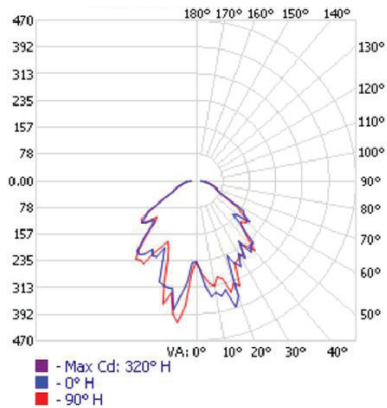

LENS: Clear glass globe

BEAM ANGLE: Medium

CONTROL OPTIONS: 0-10V Dimming

MOUNTING:

- Wall Mount
- 3/4" NPS threaded Pendant Mount
- Weatherproof Box Mount with coin plugs

COLOR TEMPERATURE: 5000K

CRI: Up to 80

EFFICACY: Up to 80lm/W

IGNITION TIME: Less than 1sec.

OPERATING TEMPERATURE: -40°C to 40°C

POWER FACTOR: Greater than 0.90

IP RATING: IP65

ORDERING MATRIX

Sample Number: VW43QF1X10U5KG

PREFIX	OPTICS	WATTAGE	VOLTAGE	CCT
VB43Q = Surface Mount	F1X = Medium	10 = 10W (800lm)	U =120-277V	5K = 5000K

www.luceco.com

POLAR CANDELA DISTRIBUTION

DIMENSIONS

STANDARDS

RoHS	Complies with restriction of the use of certain hazardous substances
UL	Luminaires, light-emitting-diode

RoHS

ATTRIBUTES

MODEL NUMBER	WATTAGE	LUMENS	EFFICACY lm/W
VB	10W	800lm	80
VP	10W	800lm	80
VW	10W	800lm	80