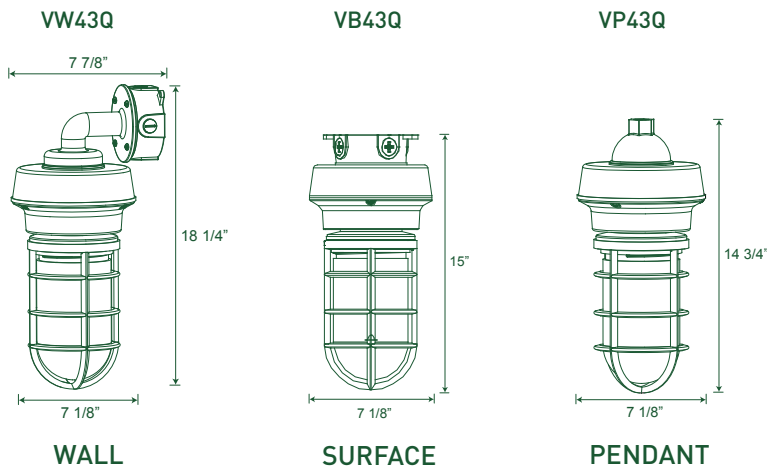

LENS: Clear glass globe

BEAM ANGLE: Medium

CONTROL OPTIONS: 0-10V Dimming

MOUNTING:

- Wall Mount
- 3/4" NPS threaded Pendant Mount
- Weatherproof Box Mount with coin plugs

COLOR TEMPERATURE: 5000K

CRI: Up to 80

VP43Q= Pendant Mount

VW43Q= Wall Mount

US Help line - **1 800 645-6460**
p - **281 978-2509**
e - **us_sales@luceco.com**

Luceco Inc
11050 West Little York Rd Building C-1
Houston, TX 77041

Visit our website at

www.luceco.com

POLAR CANDELA DISTRIBUTION

DIMENSIONS

STANDARDS

RoHS	Complies with restriction of the use of certain hazardous substances
UL	Luminaires, light-emitting-diode

RoHS

ATTRIBUTES

MODEL NUMBER	WATTAGE	LUMENS	EFFICACY lm/W
VB	10W	800lm	80
VP	10W	800lm	80
VW	10W	800lm	80