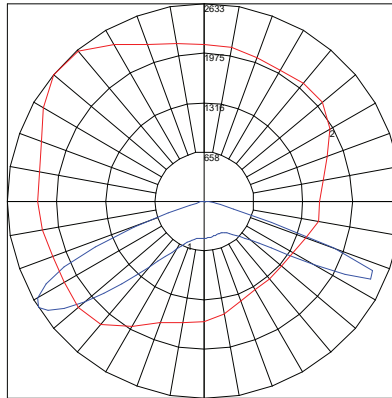

POLAR CANDELA DISTRIBUTION

VN55QF1X