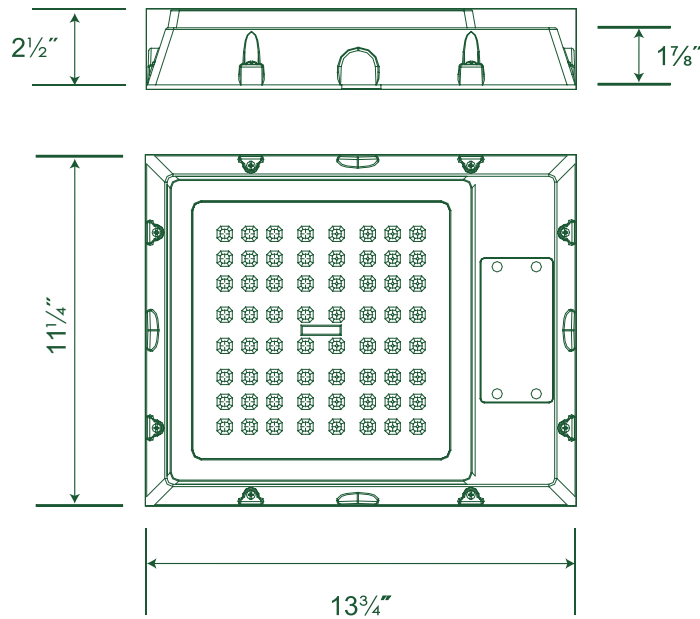

DIMENSIONS

STANDARDS

RoHS	Complies with restriction of the use of certain hazardous substances
UL	Luminaires, light-emitting-diode

*Note: Actual performance may differ due to end user application or environment. All values are design or typical values.

US Help line - **1 800 645-6460**
p - **281 978-2509**
e - **us_sales@luceco.com**

Luceco Inc
11050 West Little York Rd Building C-1
Houston, TX 77041

Visit our website at

www.luceco.com