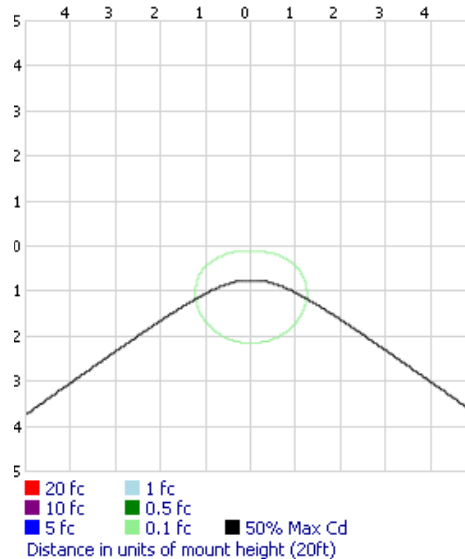

Round Grid Frame