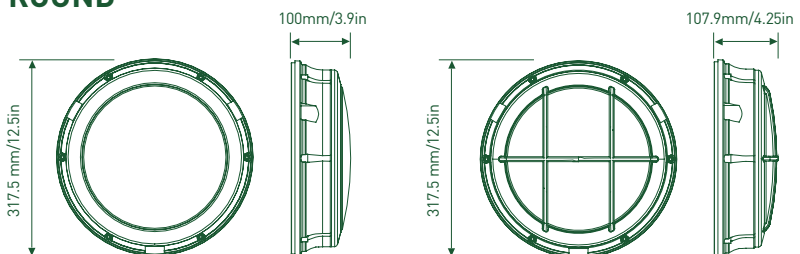

DIMENSIONS

ROUND