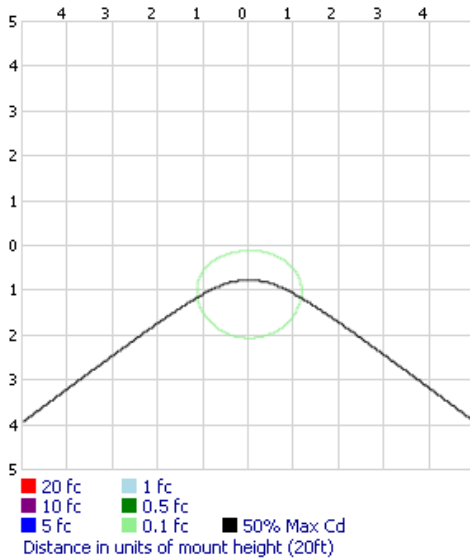

ISOFOOTCANDLE PLOT

Round Open Frame