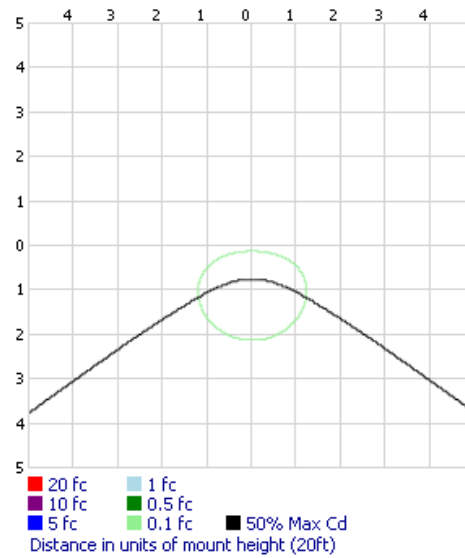

## ISOFOOTCANDLE PLOT

Round Open Frame

Round Grid Frame

Square Open Frame

Square Grid Frame

## ORDERING

Sample Number: WPR250FQF1X17U5KLZ-US

PREFIX	BODY STYLE	WATTAGE	VOLTAGE	CCT	LENS	BODY COLOR	-US
WPR25=Round	OF=Open Frame (2330 Lm)	QF1X17=17W	U=120-277V	5K=5000K	L=Opal Lens	Z=Bronze	-US
WPS25=Square	GR=Grid Frame (2060 Lm)					W=White	