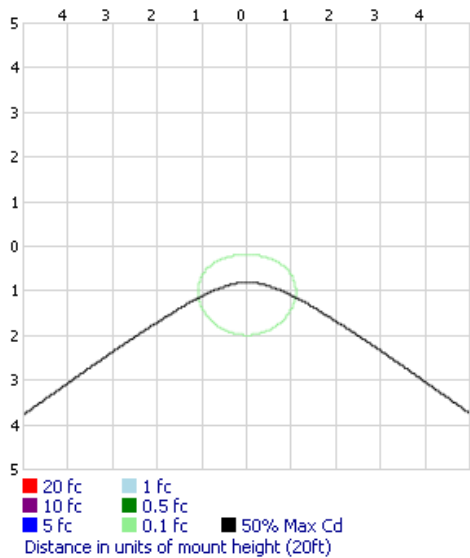

## ISOFOOTCANDLE PLOT

Round Open Frame

Round Grid Frame

Square Open Frame

Square Grid Frame

## ORDERING

Sample Number: WPR250FQF1X17U5KLZ-US

PREFIX	BODY STYLE	WATTAGE	VOLTAGE	CCT	LENS	BODY COLOR	-US
WPR25=Round	OF=Open Frame (2330 Lm)	QF1X17=17W	U=120-277V	5K=5000K	L=Opal Lens	Z=Bronze	-US
WPS25=Square	GR=Grid Frame (2060 Lm)					W=White	