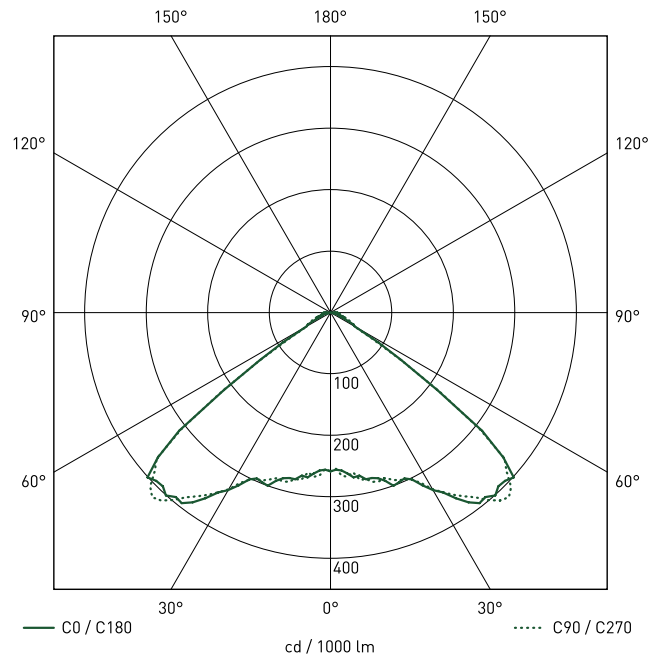

LEM6DLM3WA

LUMINAIRE PERFORMANCE

Light Output Ratio: 100%
Luminaire Efficacy: 26.67 lm/W
Light Distribution: A50 ↓100.0% ↑0.0%
CIE Flux Codes: 52 95 99 100 100
UGR 4H 8H (20%, 50%, 70%) C0 / C90: 29.2 / 29.1

Quantity: 1
Designation: LED
Colour Temperature: 6000K
Luminous flux: 160 lm
CRI: 80

LUMINOUS INTENSITY