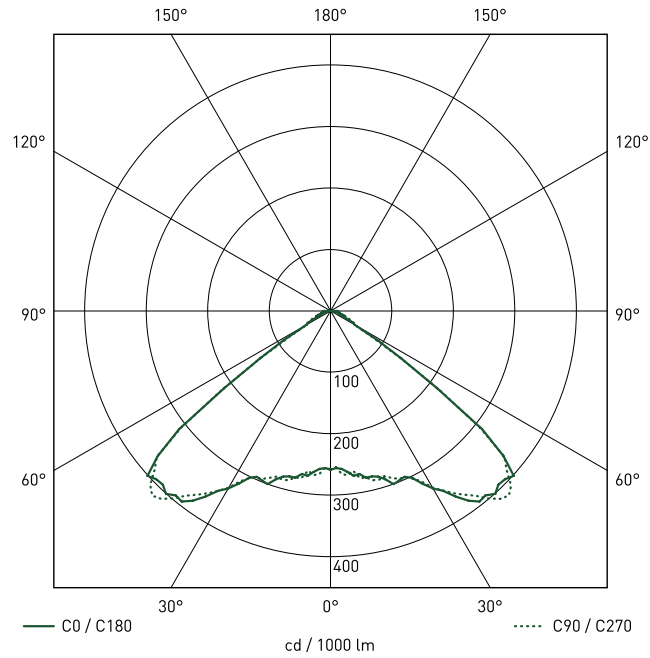

LUCECO PHOTOMETRIC DATA

LEM6DLM3WD LUMINAIRE PERFORMANCE

Light Output Ratio:	100%	Quantity:	1
Luminaire Efficacy:	26.67 lm/W	Designation:	LED
Light Distribution:	A50 ↓100.0% ↑0.0%	Colour Temperature:	6000K
CIE Flux Codes:	52 95 99 100 100	Luminous flux:	160 lm
UGR 4H 8H (20%, 50%, 70%) C0 / C90:	29.2 / 29.1	CRI:	80

LUMINOUS INTENSITY