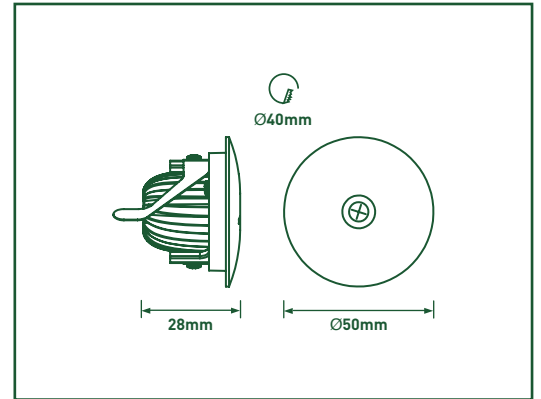

EMERGENCY REMOTE DOWNLIGHT WITH WIDE AREA DISTRIBUTION

- Materials: Makrolon® body and polycarbonate diffuser
- Ni-Cd batteries
- 24 hours initial battery charge

3 year
Standard
WARRANTY

1 year
on site
WARRANTY

3 years standard and 1 year onsite warranty available in the UK. Rest of the world may vary, please ask your local distributor for more information.

500
mA

3HR
EMERGENCY

BEAM
ANGLE
110°

IP20
RATED

230v
/50hz

CAT NO.	DESCRIPTION	LUMINAIRE LUMENS	WATTAGE
LEM6DLM3WA	3hr Maintained emergency	160	6W
LEM8DLM3WS	3hr Maintained self test emergency	160	8W
LEM6DLM3WD	3hr Maintained DALI emergency	160	6W
LEM2DLNM3WA	3hr Non-maintained emergency	160	2W

SPACING TABLE

MOUNTING HEIGHT (MTRS)	TRANSVERSE				AXIAL			
	TO WALL (MTRS)		BETWEEN FITTINGS (MTRS)		TO WALL (MTRS)		BETWEEN FITTINGS (MTRS)	
	0.5 LX	1 LX	0.5 LX	1 LX	0.5 LX	1 LX	0.5 LX	1 LX
2.5	3.8	3.4	8.2	7.6	3.7	3.4	6.9	6.9
3	4.3	4	9.5	8.7	4.3	4	7.9	7.9
4	5.4	4.7	11.8	9.9	5.4	4.7	10.9	9.9
5	6.3	4.6	13.9	11.9	6.2	4.8	12.9	11.9
6	6.8	3	13.9	12.9	6.7	3	14.9	13
8	5.9	0	17.9	7.8	5.5	0	18.7	8.1

Tech Help Line
UK - **03300 249 279**
Non UK - **+44 (0)1952 238 100**

Supplied by Nexus Industries Ltd
Nexus Distribution Centre, Stafford Park 1
Telford, Shropshire, TF3 3BD

Visit our website at
www.luceco.uk