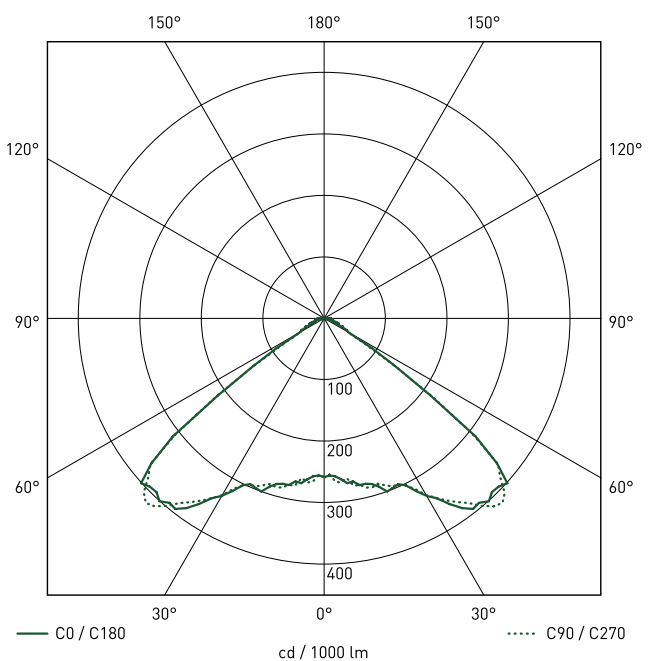

LUMINOUS INTENSITY